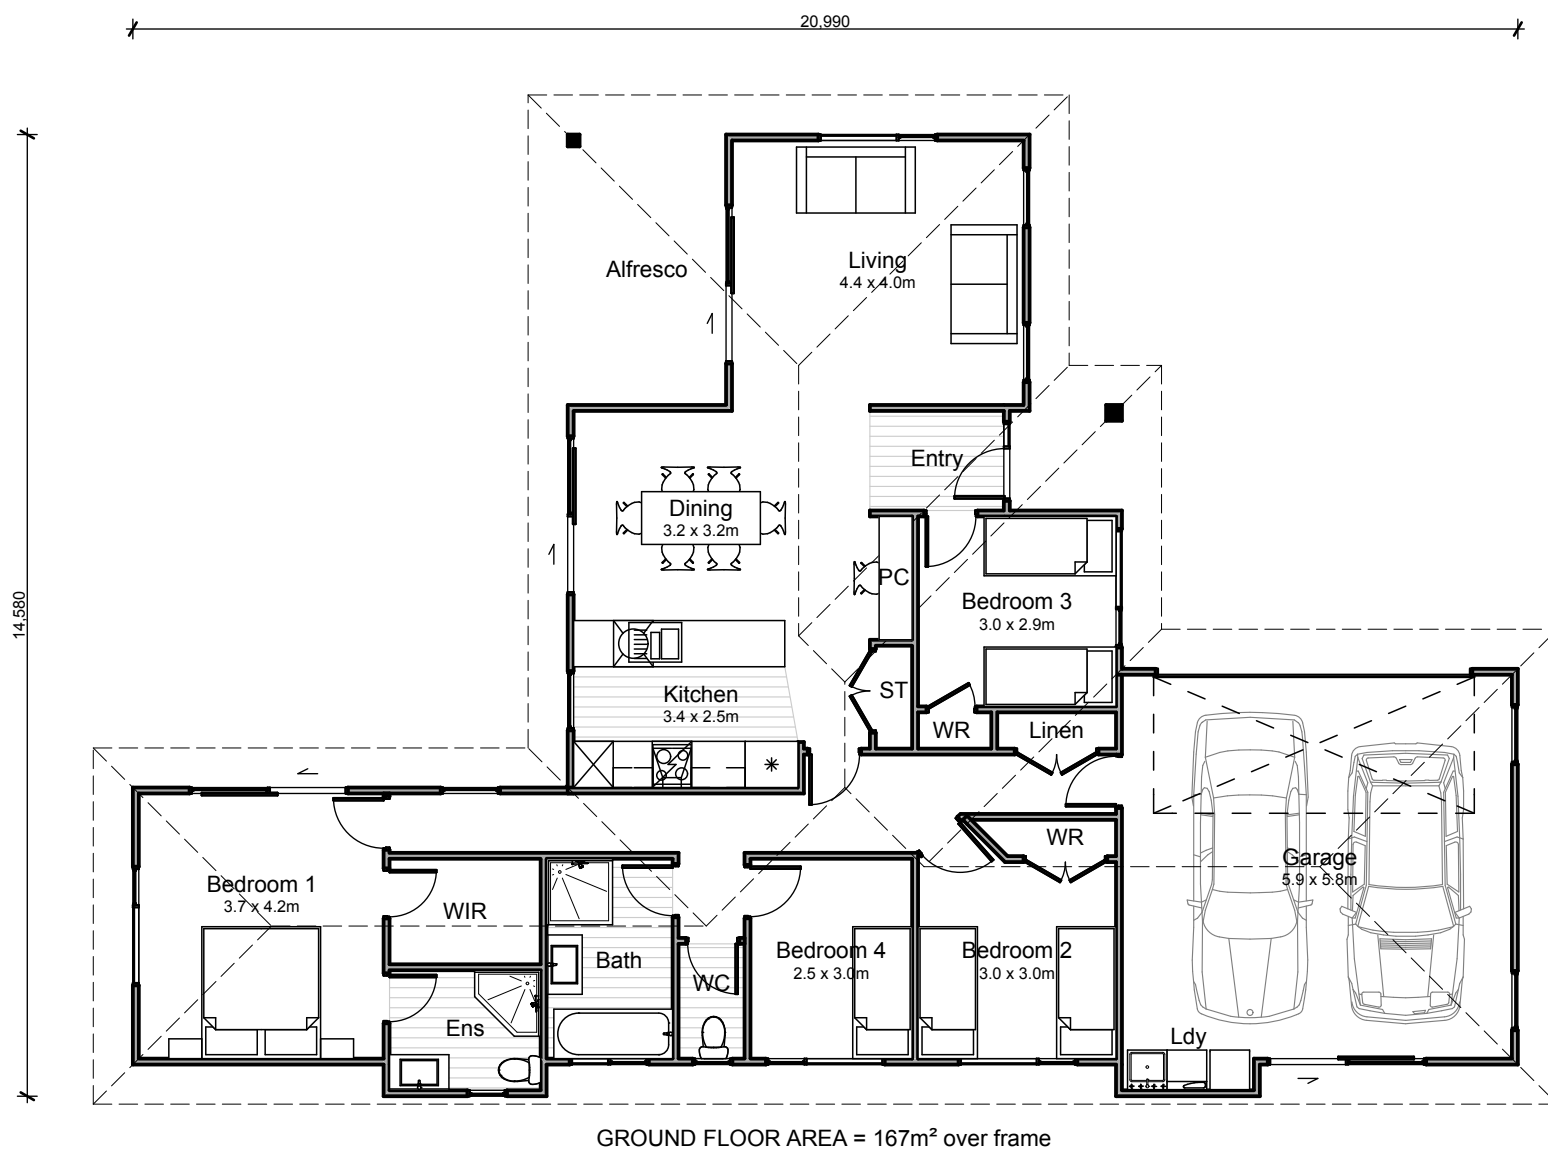

FEATURES

- Floor Area 167m² (over frame)
- 21.0m x 14.6m
- 4 Bedrooms
- Bathroom, WC & ensuite
- Double Garage

167

the ultimate in building

Copyright: These designs remain the property of Ultimate Homes NZ and may not be used or reproduced in whole or part without written consent.