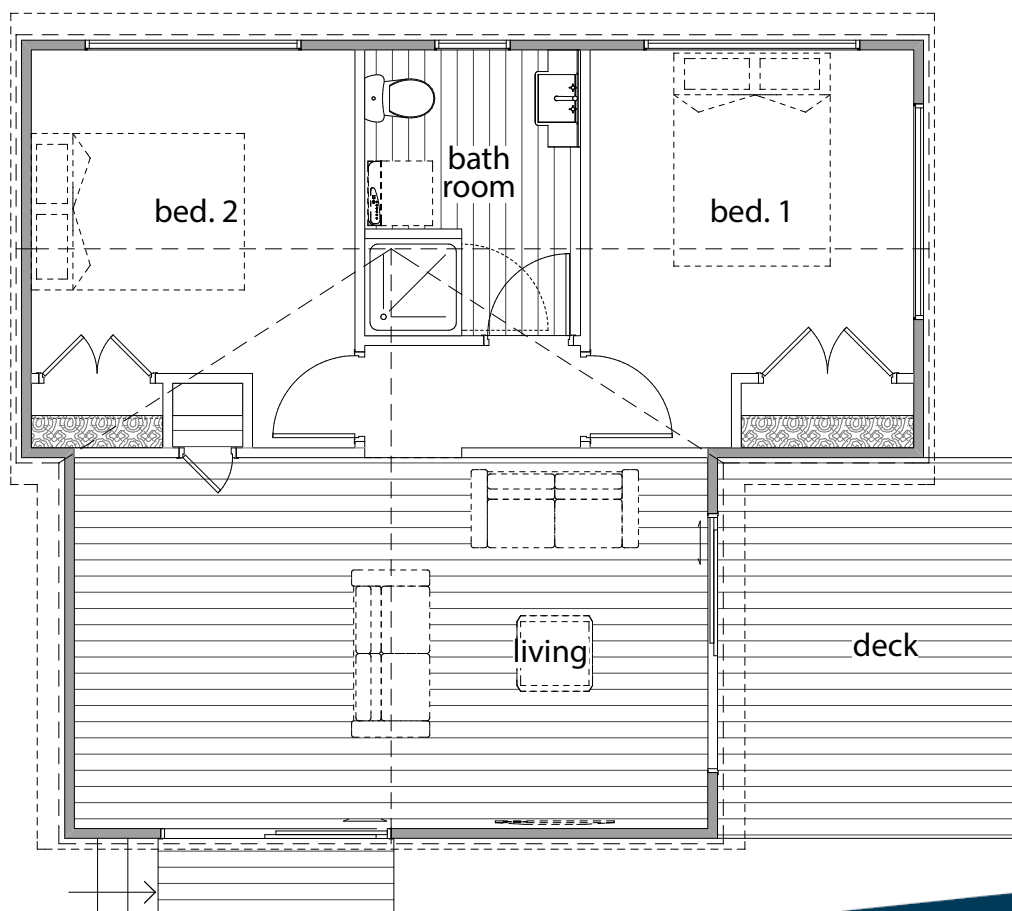

# FEATURES

- Floor Area: 53.7 sq.m.
- 2 Bedrooms
- Open Plan Living
- Bathroom
- Triclad Board & Batten Cladding
- Colorsteel Longrun Roofing

*the ultimate in building*

# 530

*the ultimate in building*