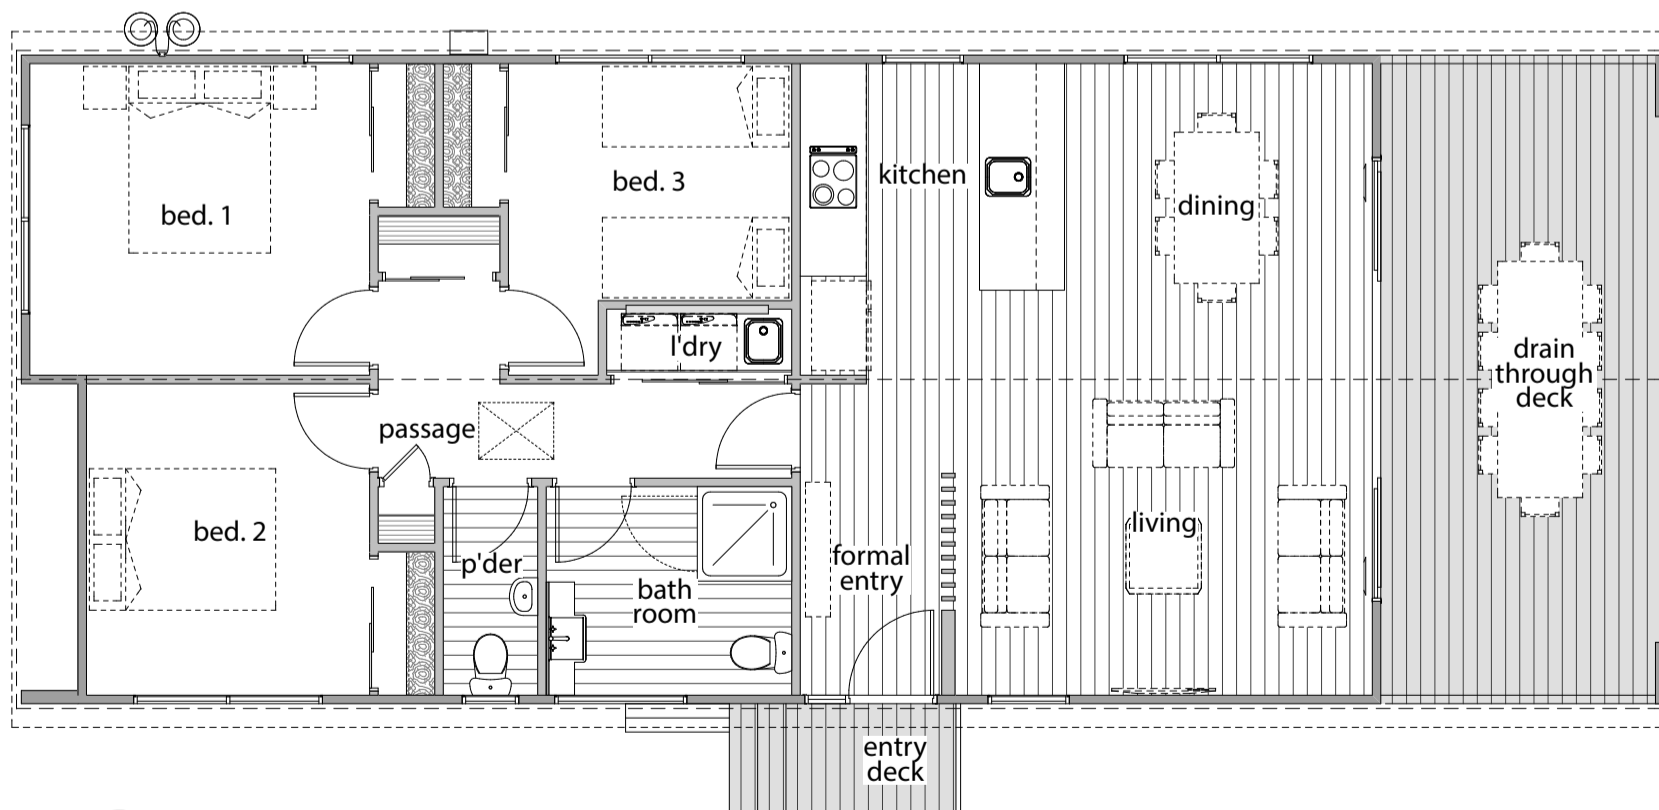

FEATURES

Floor Area: 96.9 sq.m.
3 Bedrooms
Open Plan Living
Kitchen
Bathroom
Separate Toilet
Vertical Cedar & Linea Oblique Cladding
Colorsteel Longrun Roofing
Optional Covered Alfresco Area

the ultimate in building