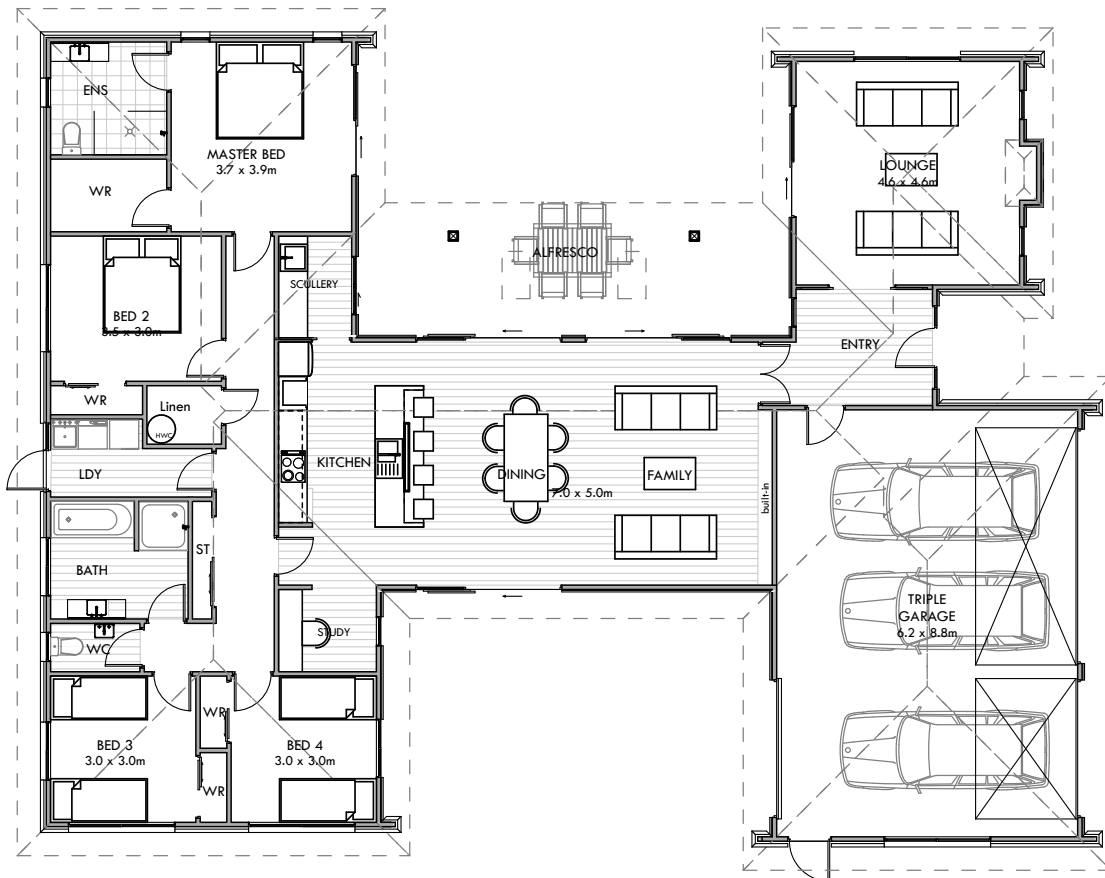

FEATURES

- Floor Area 247m² (over brick)
- 21.7m x 16.5m (overall dimensions)
- Simple, contemporary & functional layout
- Scullery
- 4 Bedrooms + Study
- Separate Laundry
- Bathroom & master ensuite
- Triple Garage
- Cedar weatherboard & Brick exterior, Concrete Tile Roof
- Alfresco outdoor area

Oceania Showhome

247

the ultimate in building