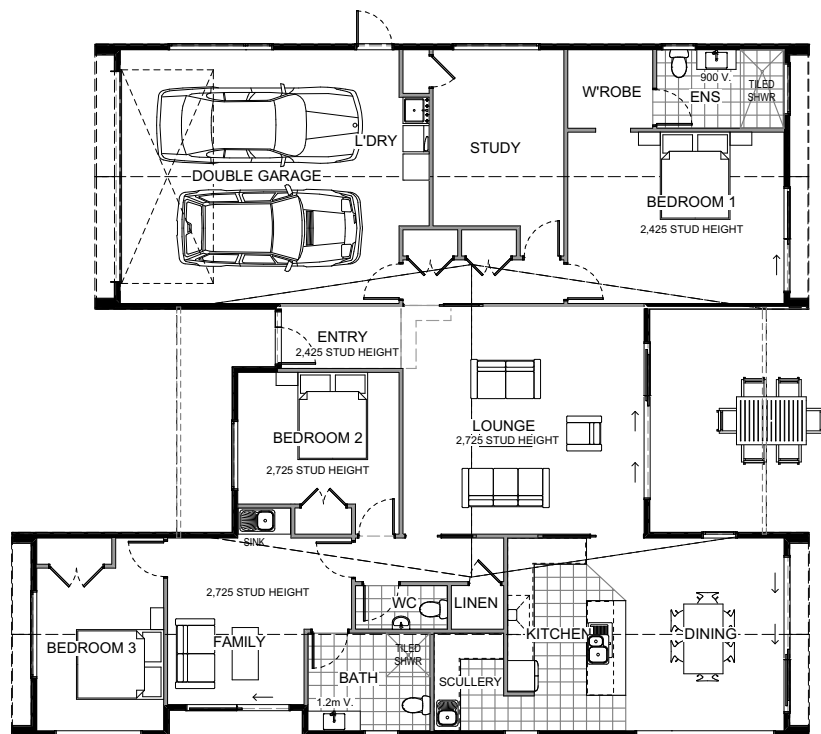

FEATURES

- Floor Area 219m² (over frame)
- 18.2m x 15.8m (overall dimensions)
- Contemporary exterior
- Scullery
- 3 Bedrooms + Study
- Bathroom & master ensuite
- Double Garage
- Vertical Cedar & Calder Stewart Roofing
- Alfresco outdoor area